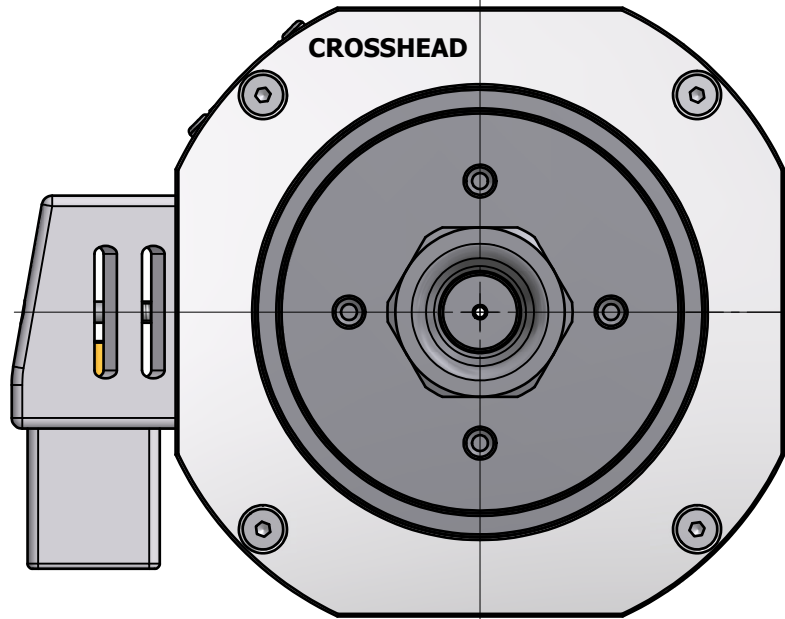

BREAKER PLATE CONICAL

SIZES

A	
B	
C	
D	
E	
F	
G	

BREAKER PLATE

EUROTEK S.r.l.
66034 LANCIANO (Ch) - Italy
Phone: (+39) 0872 72581 FAX: (+39) 0872 711978
www.eurotek-italy.it
E-mail: info@eurotek-italy.it