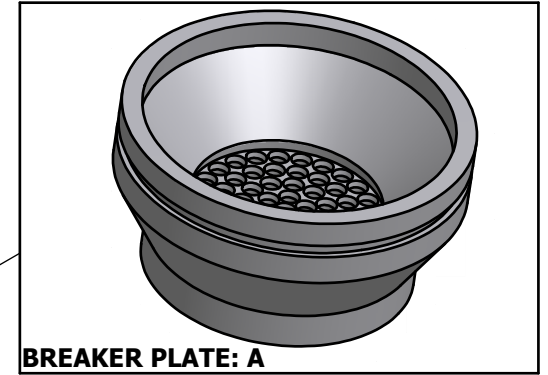

BREAKER PLATE CONICAL

SIZES

A	
B	
C	
D	
E	
F	
G	

BREAKER PLATE

EUROTEK S.r.l.
66034 LANCIANO (Ch) - Italy
Phone: (+39) 0872 72581 FAX: (+39) 0872 711978
www.eurotek-italy.it
E-mail: info@eurotek-italy.it