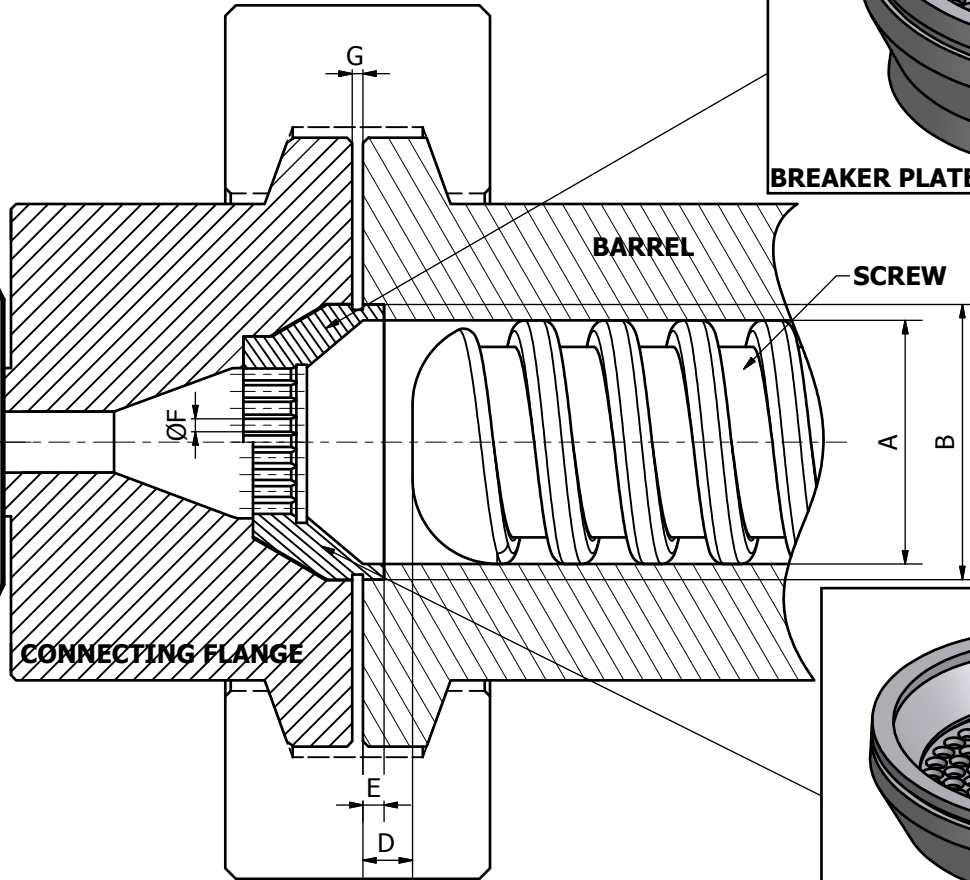

BREAKER PLATE CONICAL

SIZES

A	
B	
C	
D	
E	
F	
G	

BREAKER PLATE

EUROTEK S.r.l.
66034 LANCIANO (Ch) - Italy
Phone: (+39) 0872 72581 FAX: (+39) 0872 711978
www.eurotek-italy.it
E-mail: info@eurotek-italy.it