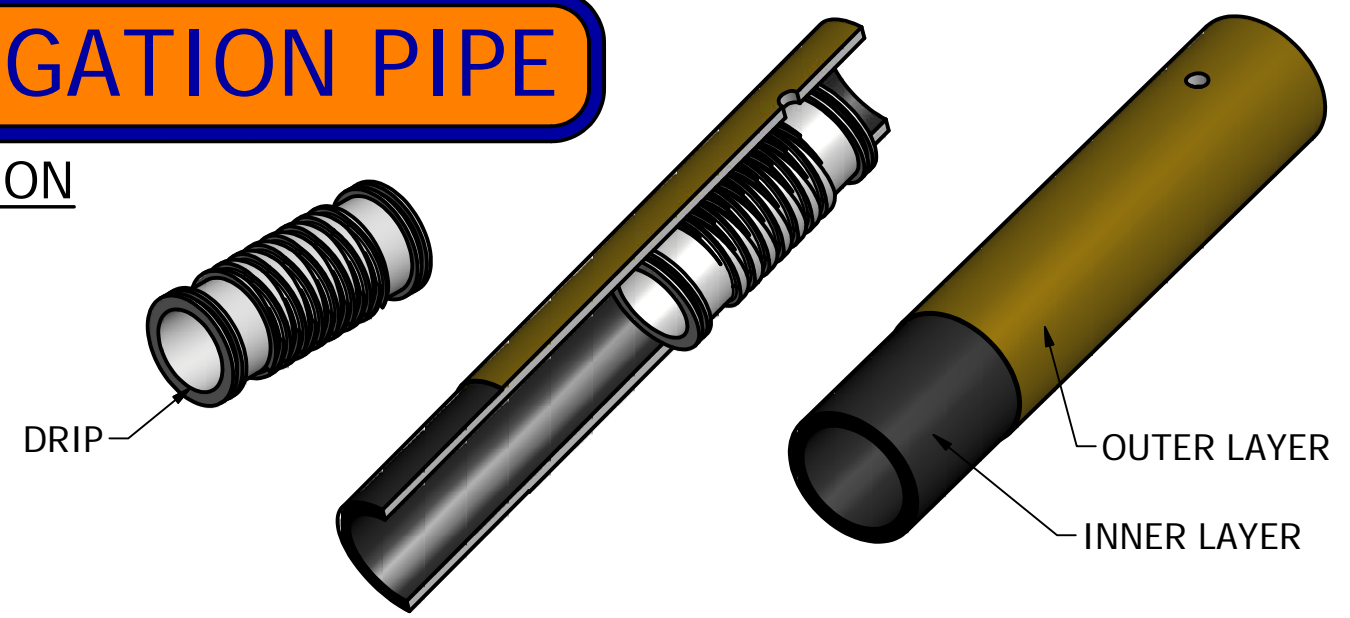

# CROSSHEAD ECF-20 FOR IRRIGATION PIPE

MANUAL AND SELF-CENTERING COEXTRUSION

ITEM	DESCRIPTION
1	HEAD BODY
2	CART
3	COVER CABLE-PLATE
4	ADJUSTING DIE NUT
5	TIP
6	INTERMEDIATE DIE
7	DIE
9	H. CARTRIDGES 220V 1000W
8	HEATER 220V 200W
10	POWER CONNECTION