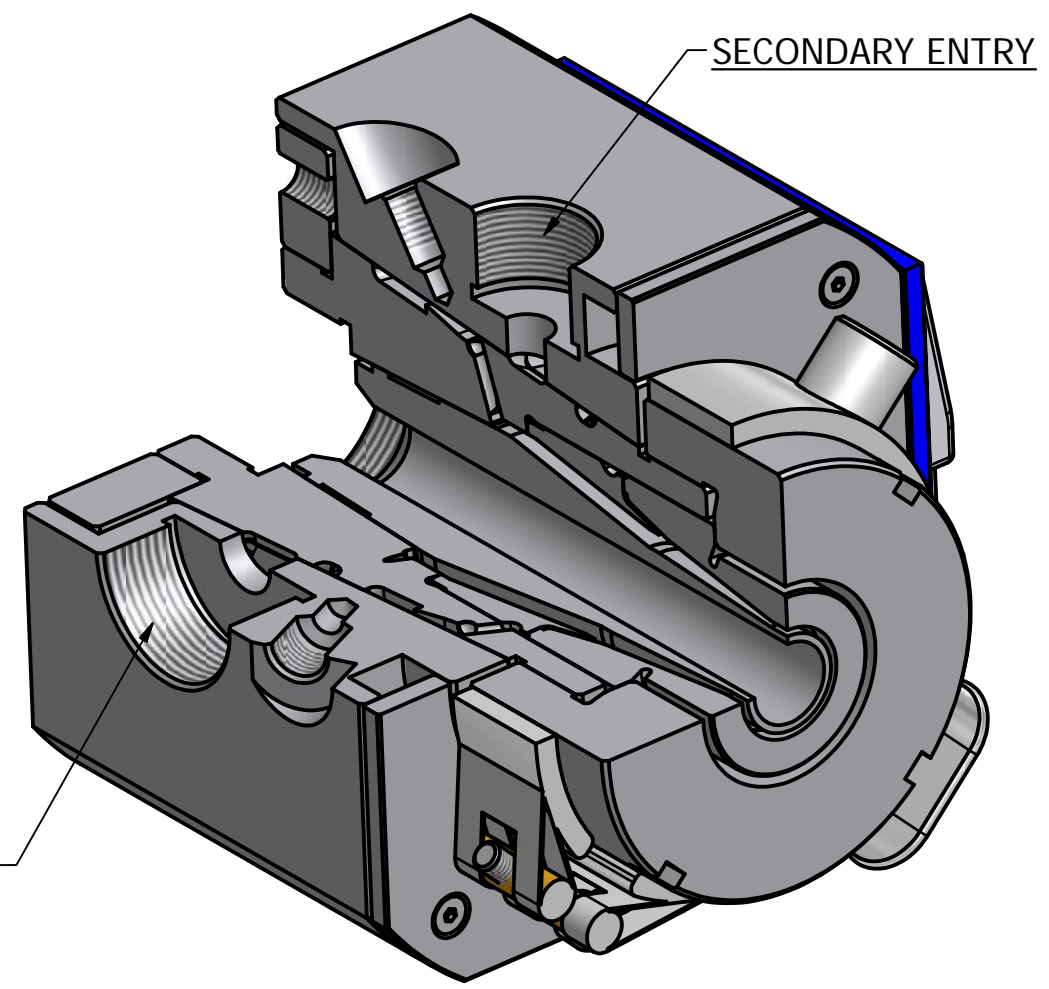

CROSSHEAD ECF-20 FOR IRRIGATION PIPE

MANUAL AND SELF-CENTERING COEXTRUSION

ITEM	DESCRIPTION
1	HEAD BODY
2	CART
3	COVER CABLE-PLATE
4	ADJUSTING DIE NUT
5	TIP
6	INTERMEDIATE DIE
7	DIE
9	H. CARTRIDGES 220V 1000W
8	HEATER 220V 200W
10	POWER CONNECTION