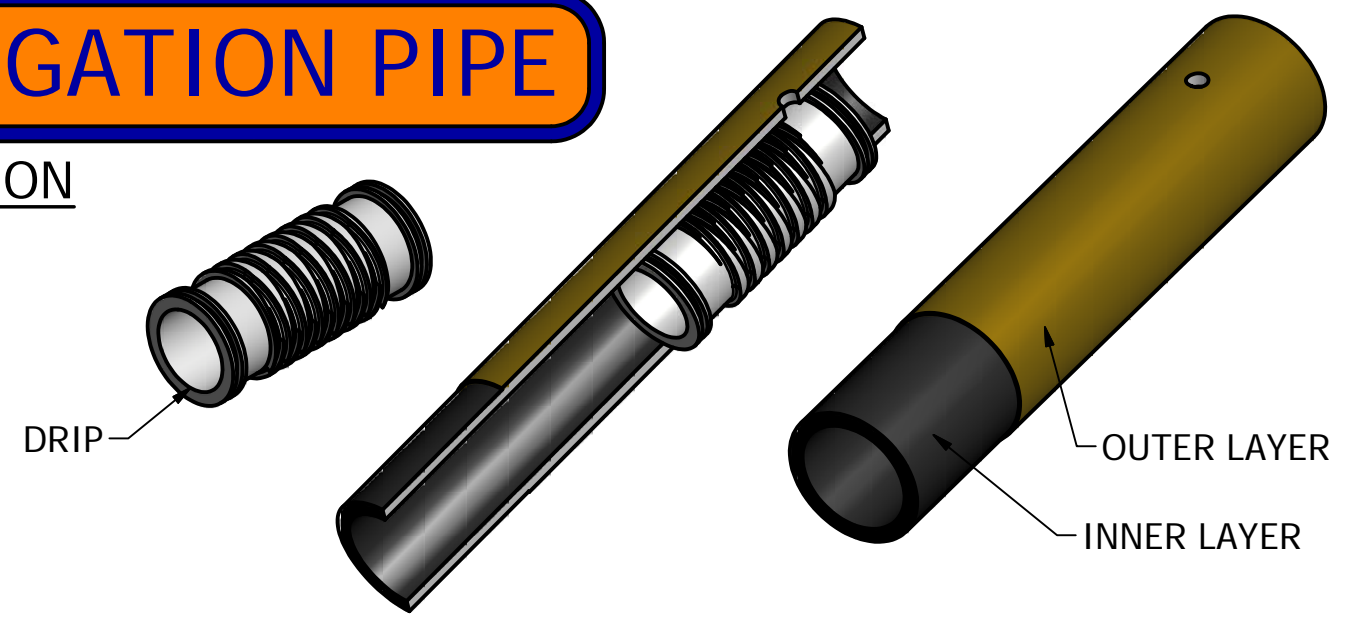

CROSSHEAD ECF-20 FOR IRRIGATION PIPE

MANUAL AND SELF-CENTERING COEXTRUSION

ITEM	DESCRIPTION
1	HEAD BODY
2	CART
3	COVER CABLE-PLATE
4	ADJUSTING DIE NUT
5	TIP
6	INTERMEDIATE DIE
7	DIE
9	H. CARTRIDGES 220V 1000W
8	HEATER 220V 200W
10	POWER CONNECTION