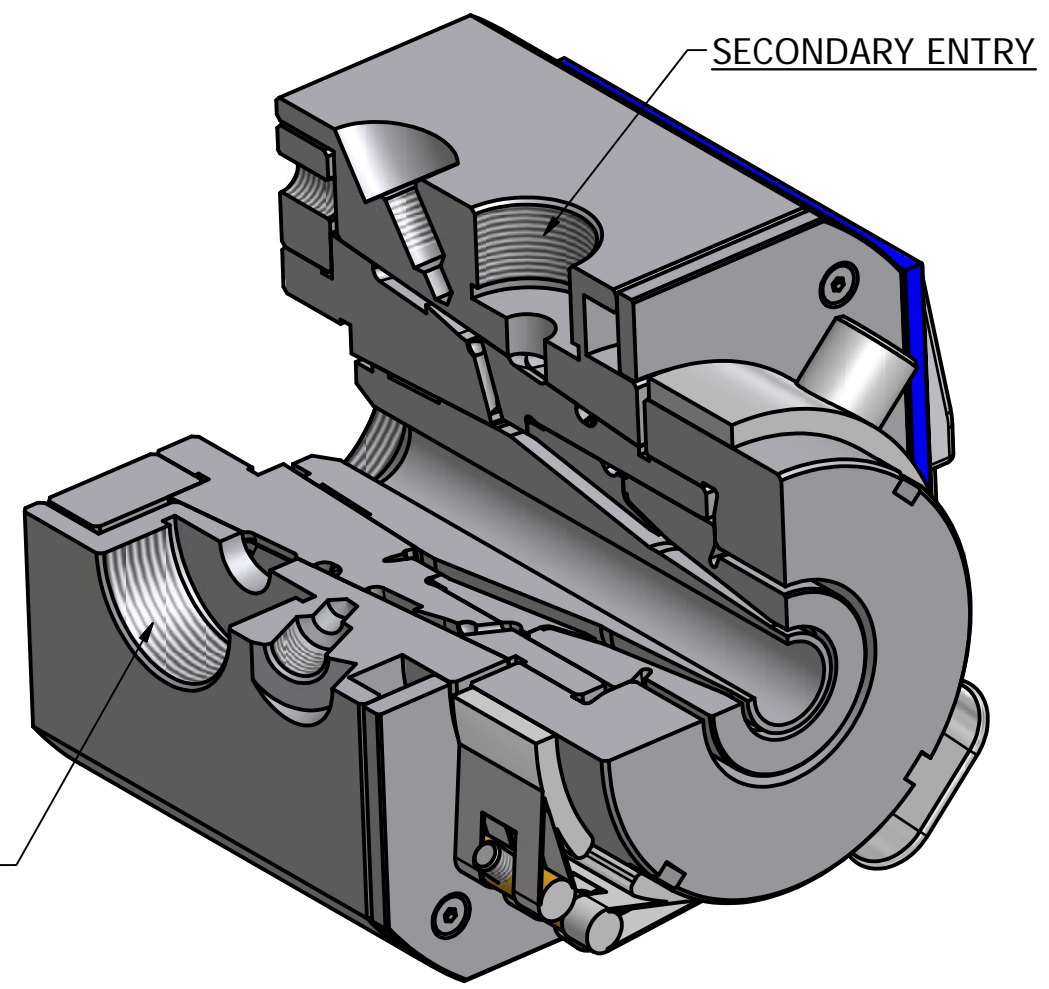

# CROSSHEAD ECF-20 FOR IRRIGATION PIPE

MANUAL AND SELF-CENTERING COEXTRUSION

ITEM	DESCRIPTION
1	HEAD BODY
2	CART
3	COVER CABLE-PLATE
4	ADJUSTING DIE NUT
5	TIP
6	INTERMEDIATE DIE
7	DIE
9	H. CARTRIDGES 220V 1000W
8	HEATER 220V 200W
10	POWER CONNECTION