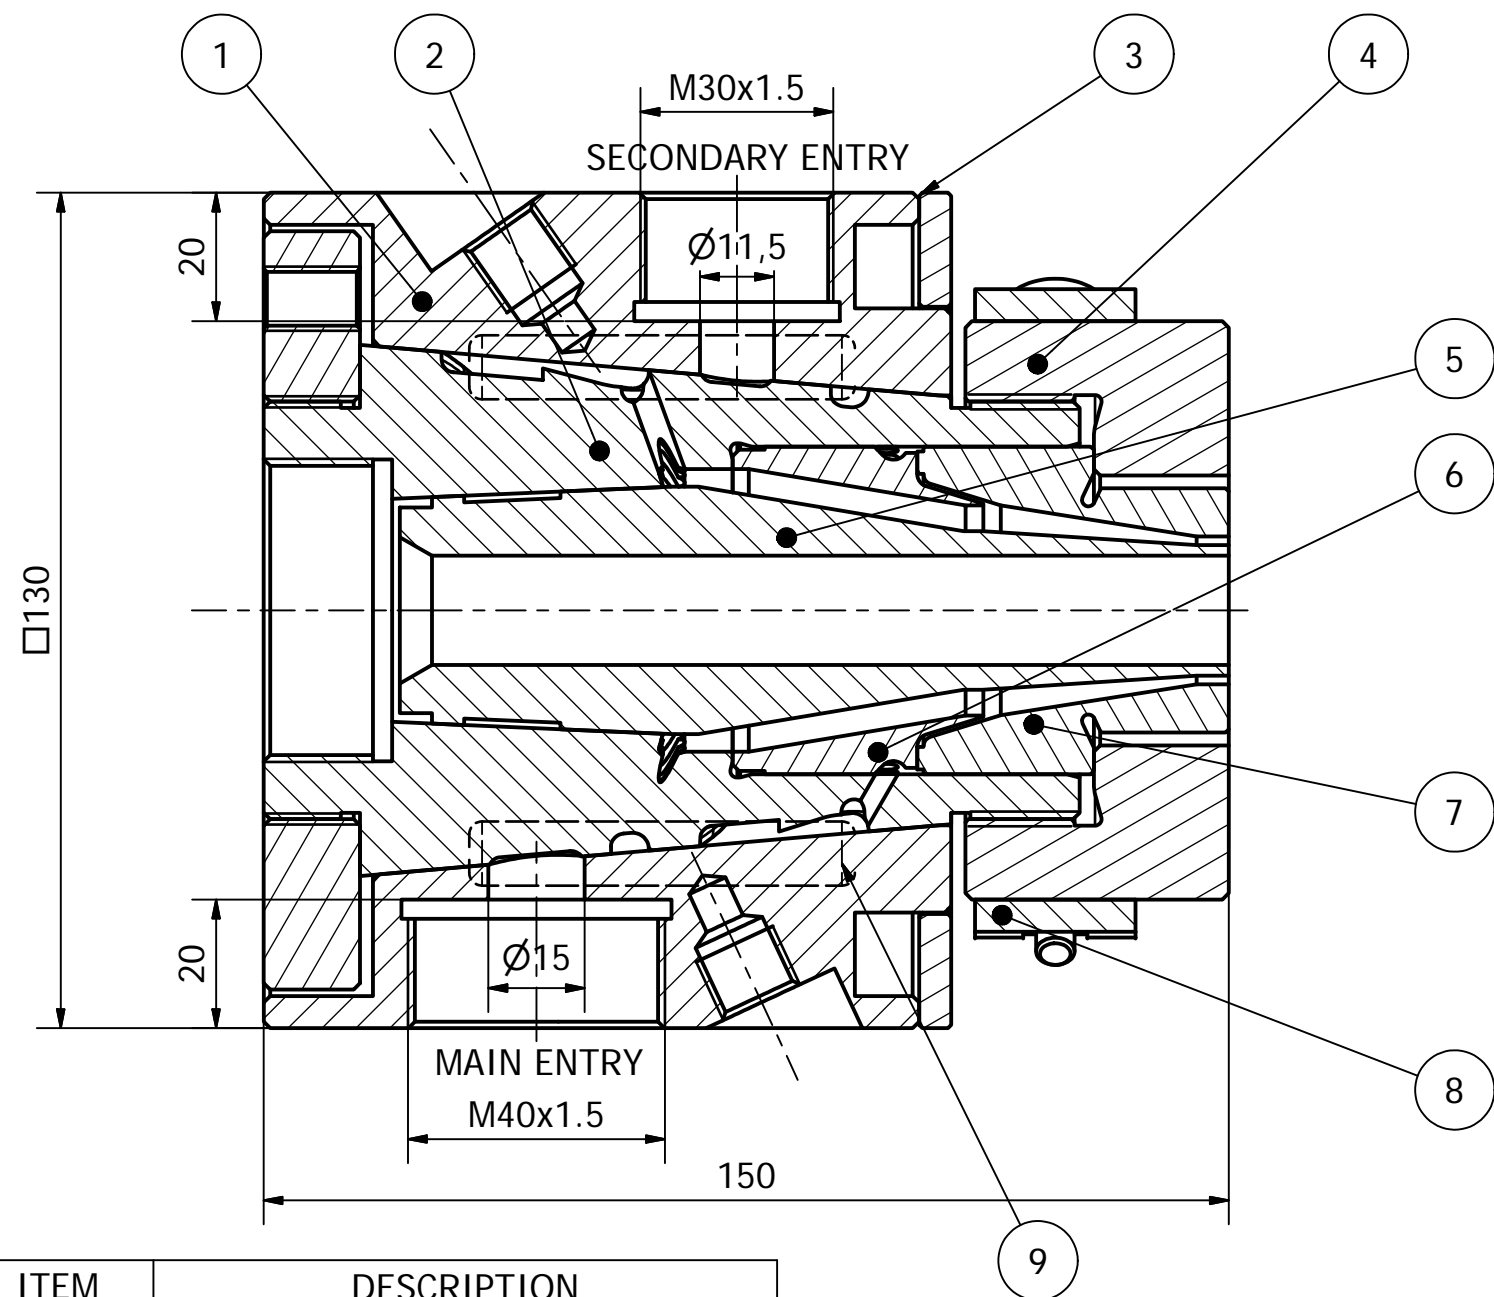

CROSSHEAD ECF-20 FOR IRRIGATION PIPE

MANUAL AND SELF-CENTERING COEXTRUSION

ITEM	DESCRIPTION
1	HEAD BODY
2	CART
3	COVER CABLE-PLATE
4	ADJUSTING DIE NUT
5	TIP
6	INTERMEDIATE DIE
7	DIE
9	H. CARTRIDGES 220V 1000W
8	HEATER 220V 200W
10	POWER CONNECTION