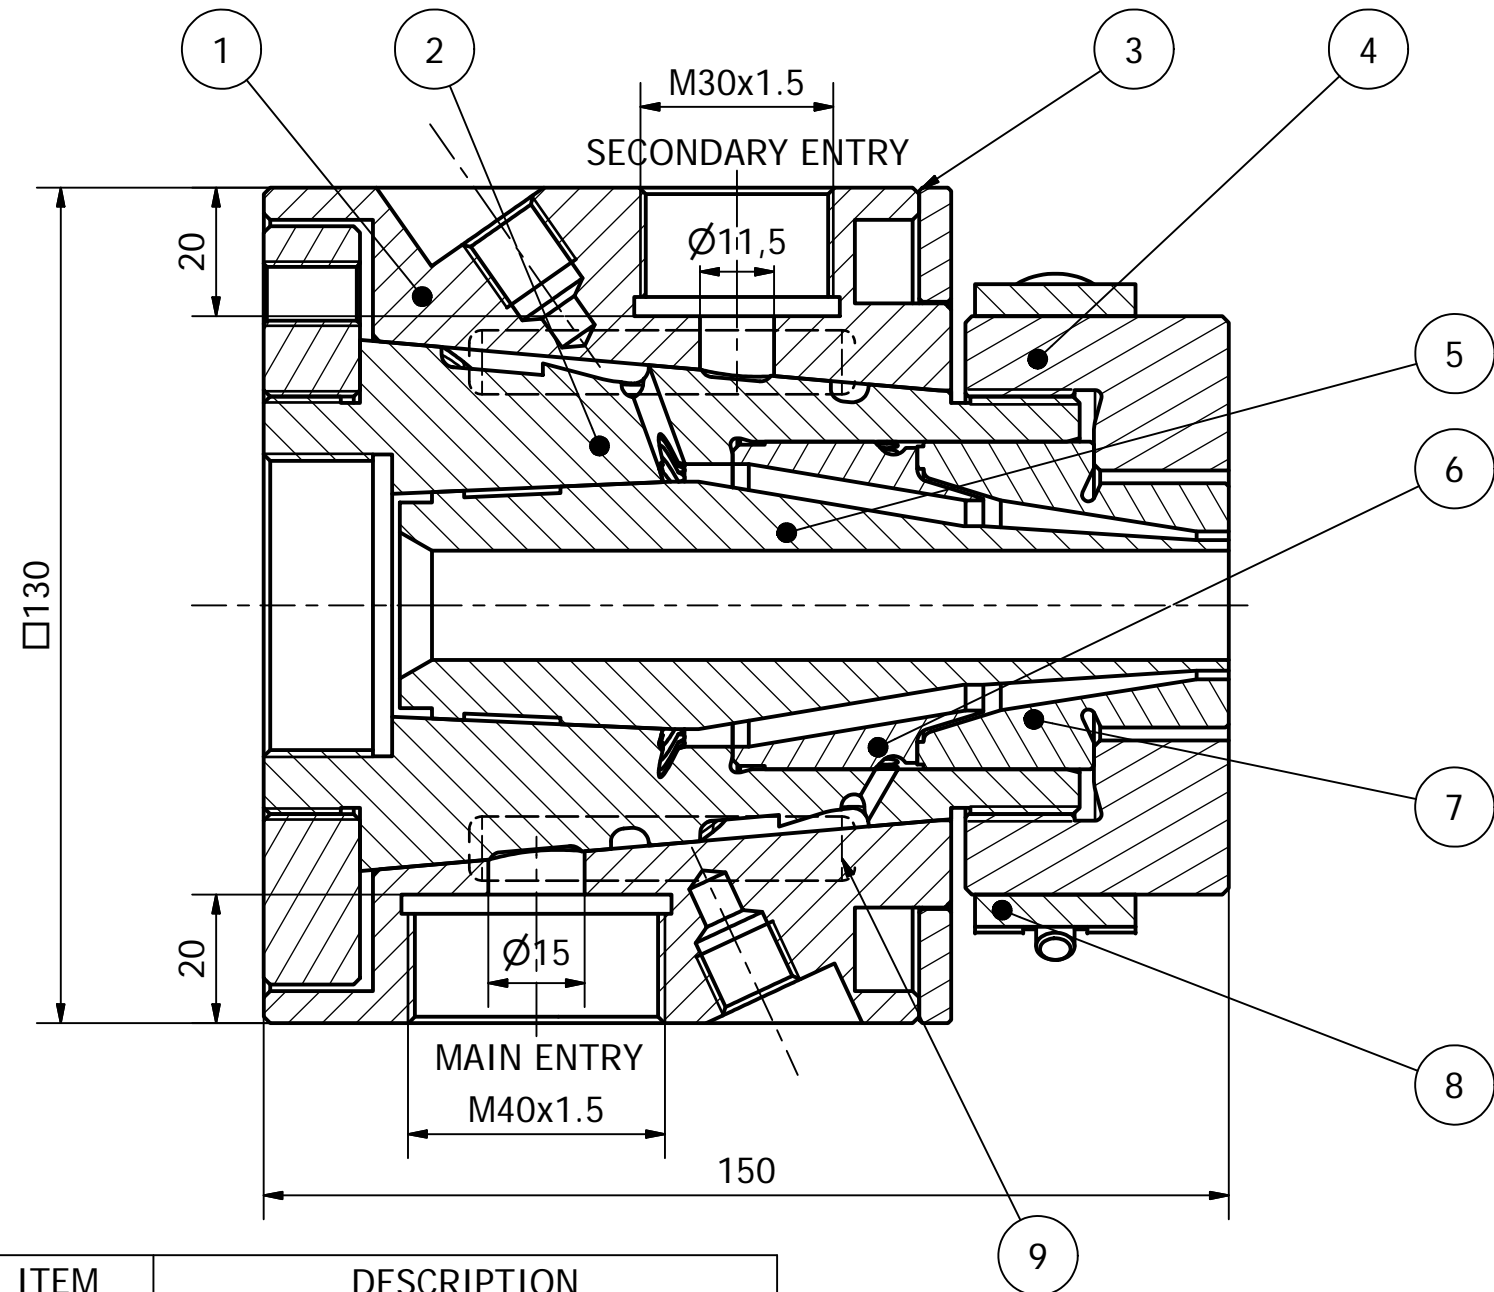

# CROSSHEAD ECF-20 FOR IRRIGATION PIPE

MANUAL AND SELF-CENTERING COEXTRUSION

ITEM	DESCRIPTION
1	HEAD BODY
2	CART
3	COVER CABLE-PLATE
4	ADJUSTING DIE NUT
5	TIP
6	INTERMEDIATE DIE
7	DIE
9	H. CARTRIDGES 220V 1000W
8	HEATER 220V 200W
10	POWER CONNECTION