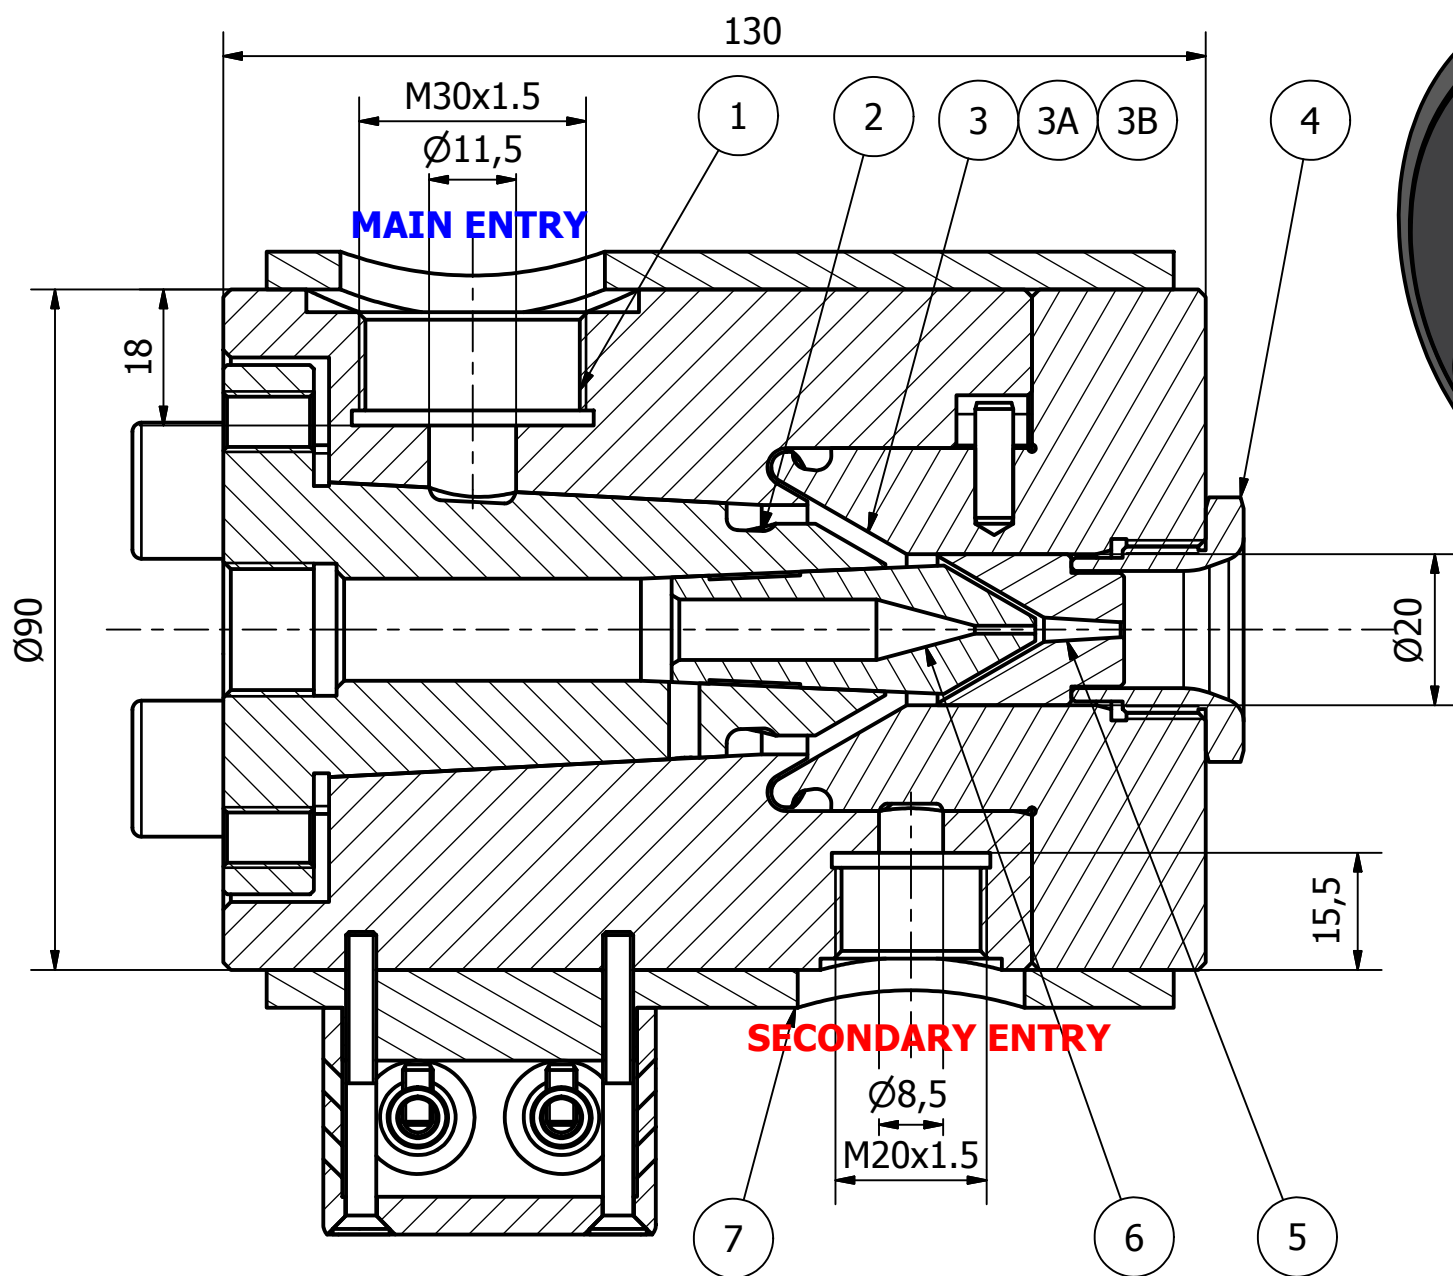

# CROSSHEAD ECF-10/LB-C

COEXTRUSION SELF-CENTERING

APPLICATIONS	
	SINGLE LAYER
	STRIPE
	SKIN
	FLAT CABLE

Ø MAX CONDUCTOR: 5mm  
 MAX OVER INSULATION: 7mm  
 MAX TUBE DIE DIAMETER: 10mm

ITEM	DESCRIPTION
1	HEAD BODY
2	CARTRIDGE
3	RING FOR SKIN
3A	NEUTRAL RING
3B	RING FOR STRIPE
4	ADJUSTING DIE NUT
5	DIE
6	TIP
7	HEATER 220V 1000W