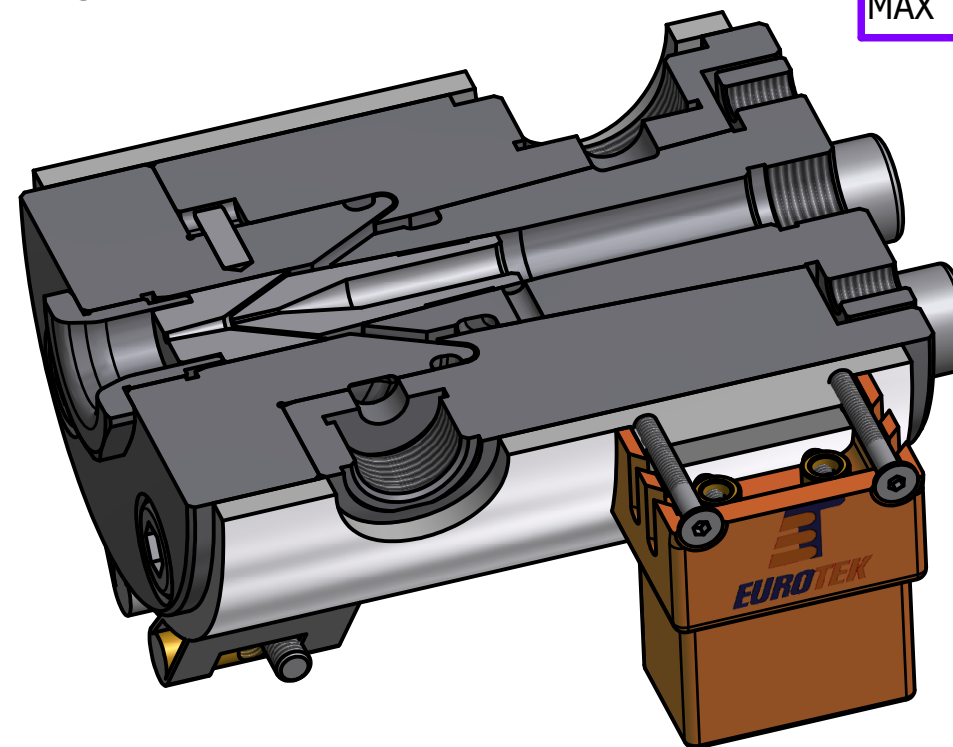

# CROSSHEAD ECF-10/LB-C

COEXTRUSION SELF-CENTERING

APPLICATIONS	
	SINGLE LAYER
	STRIPE
	SKIN
	FLAT CABLE

Ø MAX CONDUCTOR: 5mm  
 MAX OVER INSULATION: 7mm  
 MAX TUBE DIE DIAMETER: 10mm

ITEM	DESCRIPTION
1	HEAD BODY
2	CARTRIDGE
3	RING FOR SKIN
3A	NEUTRAL RING
3B	RING FOR STRIPE
4	ADJUSTING DIE NUT
5	DIE
6	TIP
7	HEATER 220V 1000W