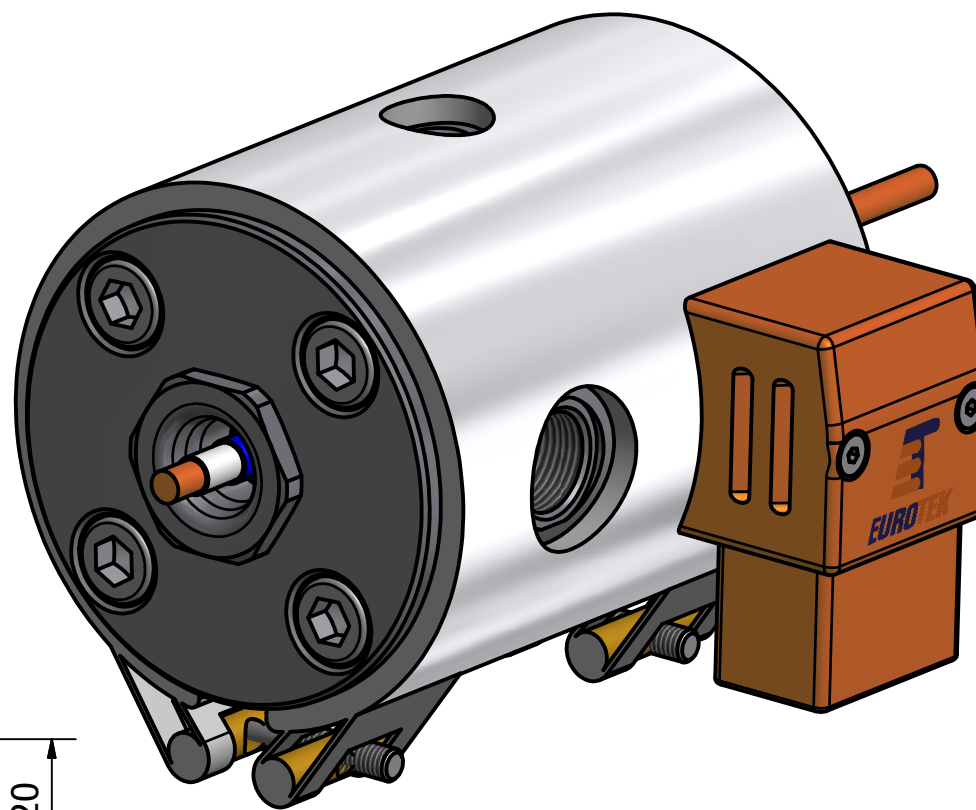

# CROSSHEAD ECF-10/LB-C

COEXTRUSION SELF-CENTERING

APPLICATIONS	
	SINGLE LAYER
	STRIPE
	SKIN
	FLAT CABLE

Ø MAX CONDUCTOR: 5mm  
 MAX OVER INSULATION: 7mm  
 MAX TUBE DIE DIAMETER: 10mm

ITEM	DESCRIPTION
1	HEAD BODY
2	CARTRIDGE
3	RING FOR SKIN
3A	NEUTRAL RING
3B	RING FOR STRIPE
4	ADJUSTING DIE NUT
5	DIE
6	TIP
7	HEATER 220V 1000W