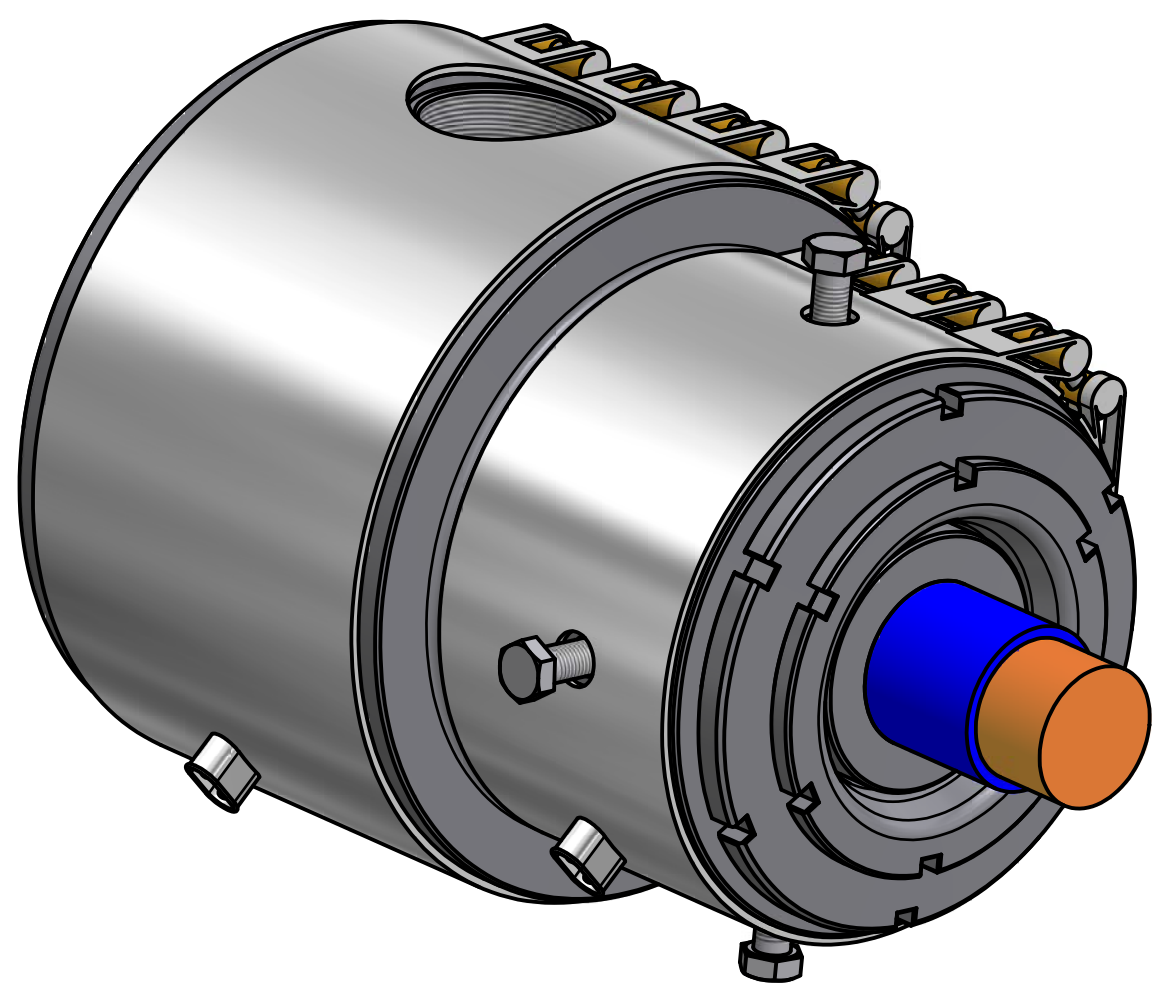

CROSSHEAD ECM130/M

MANUAL-CENTERING FOR SINGLE LAYER

APPLICATION	
	SINGLE LAYER

MAX CONDUCTOR: 130mm
MAX Ø OVER INSULATION: 135mm
MAX PASSAGE DIE: 140mm

ITEM	DESCRIPTION
1	HEAD BODY
2	CARTRIDGE
3	HOLDING DIE FOR MANUAL CENTERING
4	HOLDING NUT FOR HOLDING DIE
5	ADJUSTING DIE NUT
6	DIE
7	TIP
8	BUSHES
9	CENTERING SCREW
10	HEATER 220V 2500W
11	HEATER 220V 3500W