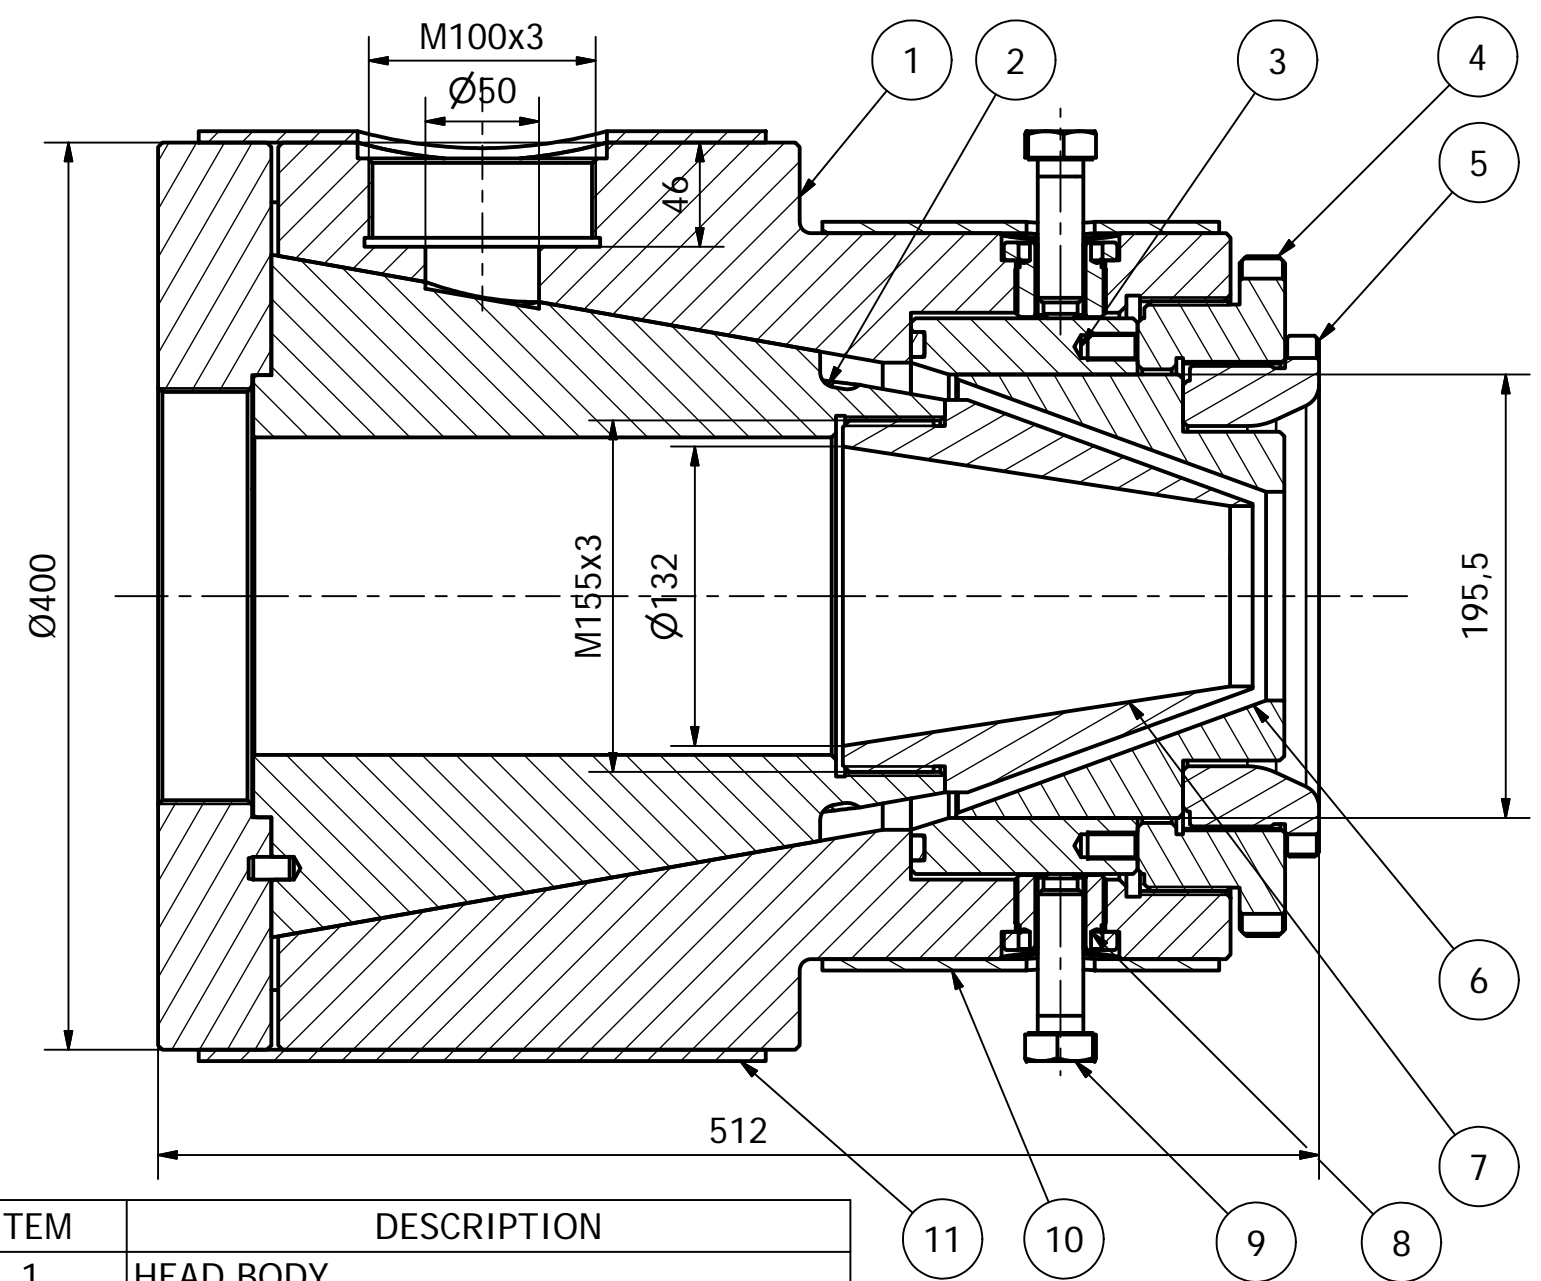

CROSSHEAD ECM130/M

MANUAL-CENTERING FOR SINGLE LAYER

APPLICATION	
	SINGLE LAYER

MAX CONDUCTOR: 130mm
MAX Ø OVER INSULATION: 135mm
MAX PASSAGE DIE: 140mm

ITEM	DESCRIPTION
1	HEAD BODY
2	CARTRIDGE
3	HOLDING DIE FOR MANUAL CENTERING
4	HOLDING NUT FOR HOLDING DIE
5	ADJUSTING DIE NUT
6	DIE
7	TIP
8	BUSHES
9	CENTERING SCREW
10	HEATER 220V 2500W
11	HEATER 220V 3500W