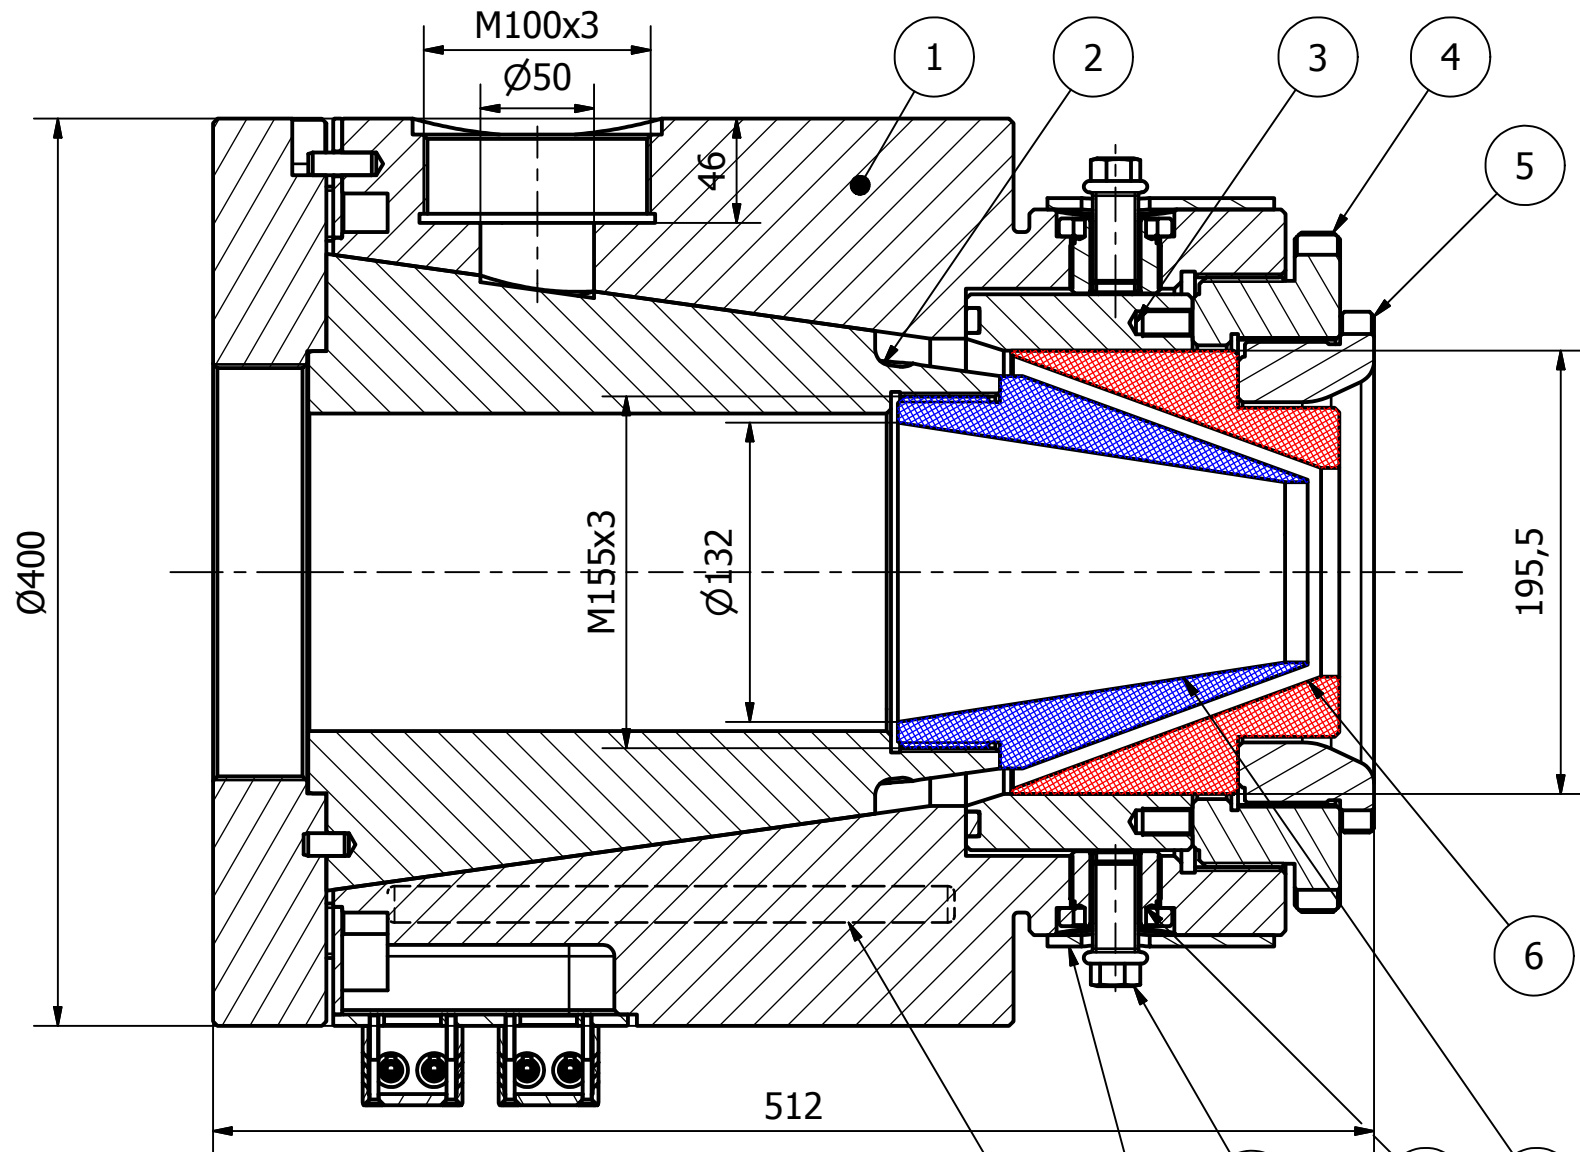

CROSSHEAD ECM130/M

Eco-Line

MANUAL CENTERING SINGLE LAYER

APPLICATION	
	SINGLE LAYER

MAX CONDUCTOR: 130mm
MAX OVER INSULATION: 135mm
MAX TUBE DIE DIAMETER: 140mm

ELECTRICAL POWER HEAD BODY ZONE: 220V 6400W
ELECTRICAL POWER DIE AREA: 220V 1000W

ITEM	DESCRIPTION
1	HEAD BODY
2	CARTRIDGE
3	HOLDING DIE FOR MANUAL CENTERING
4	HOLDING NUT FOR HOLDING DIE
5	ADJUSTING DIE NUT
6	DIE
7	TIP
8	BUSHES
9	CENTERING SCREW
10	HEATER 220V 2000W
11	H. CARTRIDGES 220V (8x800W)
12	POWER CONNECTOR