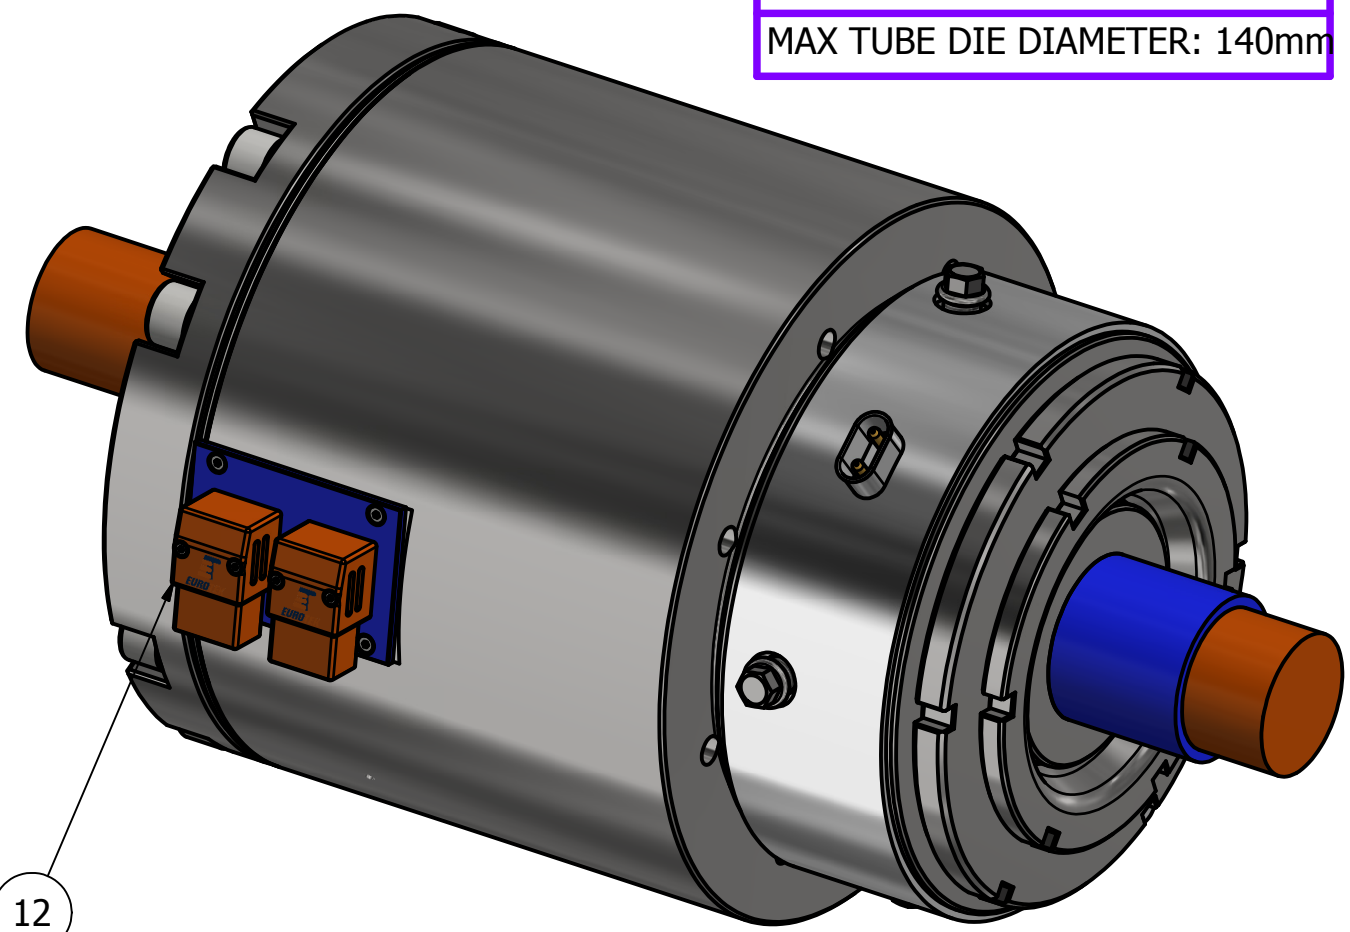

CROSSHEAD ECM130/M

Eco-Line

MANUAL CENTERING SINGLE LAYER

APPLICATION	
	SINGLE LAYER

MAX CONDUCTOR: 130mm
MAX OVER INSULATION: 135mm
MAX TUBE DIE DIAMETER: 140mm

ELECTRICAL POWER HEAD BODY ZONE: 220V 6400W
ELECTRICAL POWER DIE AREA: 220V 1000W

ITEM	DESCRIPTION
1	HEAD BODY
2	CARTRIDGE
3	HOLDING DIE FOR MANUAL CENTERING
4	HOLDING NUT FOR HOLDING DIE
5	ADJUSTING DIE NUT
6	DIE
7	TIP
8	BUSHES
9	CENTERING SCREW
10	HEATER 220V 2000W
11	H. CARTRIDGES 220V (8x800W)
12	POWER CONNECTOR