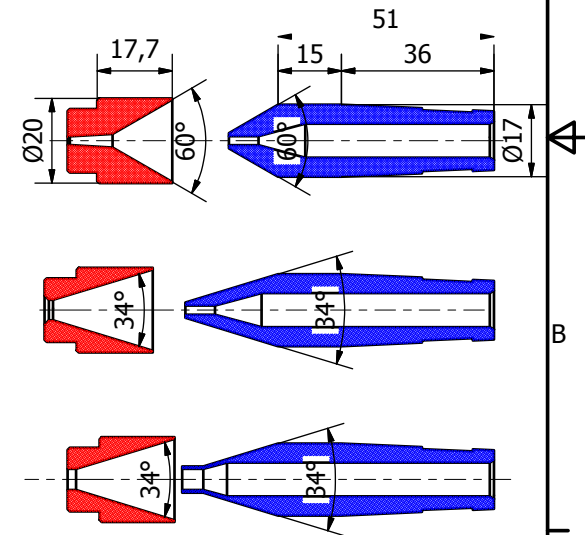

# CROSSHEAD ECF-10/SE-XL

COEXTRUSION SELF-CENTERING

APPLICATIONS	
	SINGLE LAYER
	STRIPE
	SKIN
	FLAT CABLE

Ø MAX CONDUCTOR: 5mm  
Ø MAX DIE: 10mm

← MOUNTS IN 3 POSITIONS

ELECTRICAL POWER HEAD BODY ZONE: 1000W  
ELECTRICAL POWER DIE AREA: 1000W

ITEM	DESCRIPTION
1	CARTRIDGE
2	HEAD BODY WITH H. CARTRIDGES
3	HOLDING RING PLATE
4	HOLDING NUT FOR RING
5	ADJUSTING DIE NUT
6	DIE
7	TIP
8	NEUTRAL RING
8-a	RING FOR STRIPE
8-b	RING FOR SKIN
9	POWER CONNECTOR