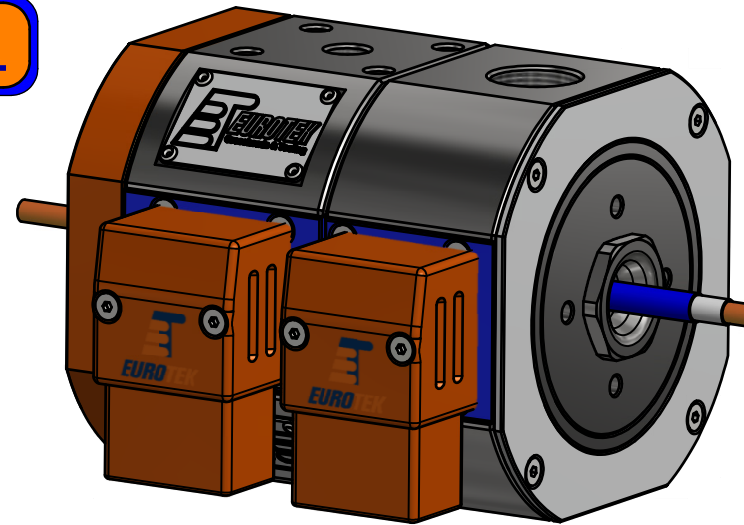

# CROSSHEAD ECF-10/SE-XL

COEXTRUSION SELF-CENTERING

APPLICATIONS	
	SINGLE LAYER
	STRIPE
	SKIN
	FLAT CABLE

Ø MAX CONDUCTOR: 5mm  
Ø MAX DIE: 10mm

← MOUNTS IN 3 POSITIONS

ELECTRICAL POWER HEAD BODY ZONE: 1000W  
ELECTRICAL POWER DIE AREA: 1000W

ITEM	DESCRIPTION
1	CARTRIDGE
2	HEAD BODY WITH H. CARTRIDGES
3	HOLDING RING PLATE
4	HOLDING NUT FOR RING
5	ADJUSTING DIE NUT
6	DIE
7	TIP
8	NEUTRAL RING
8-a	RING FOR STRIPE
8-b	RING FOR SKIN
9	POWER CONNECTOR