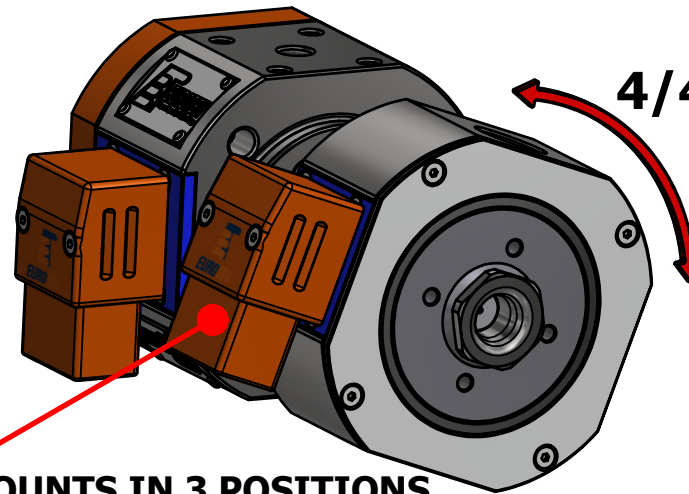

# CROSSHEAD ECF-10/SE-XL

COEXTRUSION SELF-CENTERING

APPLICATIONS	
	SINGLE LAYER
	STRIPE
	SKIN
	FLAT CABLE

Ø MAX CONDUCTOR: 5mm  
Ø MAX DIE: 10mm

← MOUNTS IN 3 POSITIONS

ELECTRICAL POWER HEAD BODY ZONE: 1000W  
ELECTRICAL POWER DIE AREA: 1000W

ITEM	DESCRIPTION
1	CARTRIDGE
2	HEAD BODY WITH H. CARTRIDGES
3	HOLDING RING PLATE
4	HOLDING NUT FOR RING
5	ADJUSTING DIE NUT
6	DIE
7	TIP
8	NEUTRAL RING
8-a	RING FOR STRIPE
8-b	RING FOR SKIN
9	POWER CONNECTOR