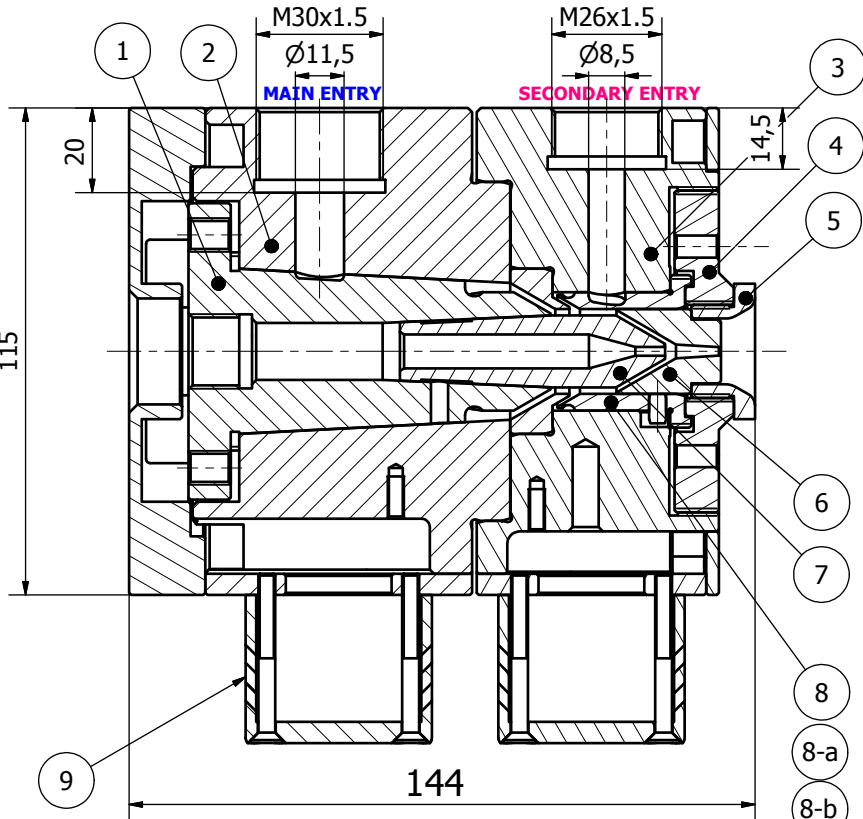

# CROSSHEAD ECF-10/SE-XL

COEXTRUSION SELF-CENTERING

APPLICATIONS	
	SINGLE LAYER
	STRIPE
	SKIN
	FLAT CABLE

Ø MAX CONDUCTOR: 5mm  
Ø MAX DIE: 10mm

← MOUNTS IN 3 POSITIONS

ELECTRICAL POWER HEAD BODY ZONE: 1000W  
ELECTRICAL POWER DIE AREA: 1000W

ITEM	DESCRIPTION
1	CARTRIDGE
2	HEAD BODY WITH H. CARTRIDGES
3	HOLDING RING PLATE
4	HOLDING NUT FOR RING
5	ADJUSTING DIE NUT
6	DIE
7	TIP
8	NEUTRAL RING
8-a	RING FOR STRIPE
8-b	RING FOR SKIN
9	POWER CONNECTOR