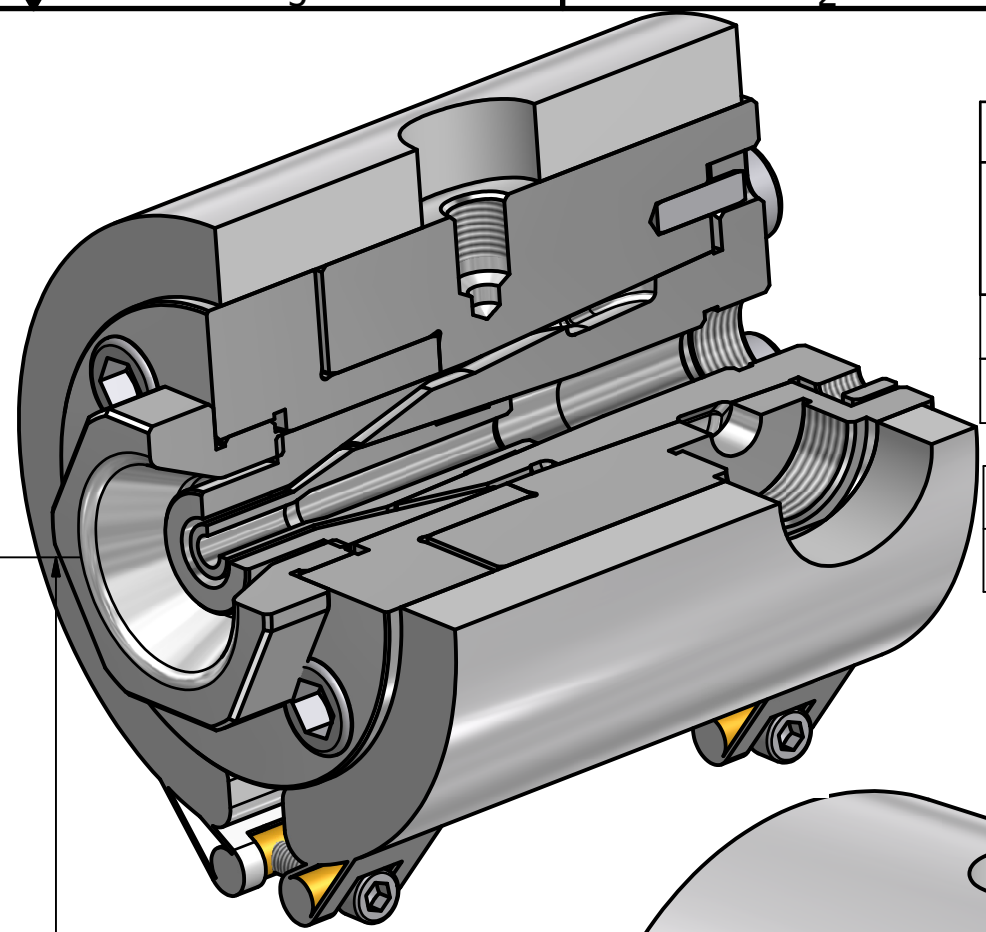

CROSSHEAD ECF-20/MH

SELF-CENTERING FOR SINGLE LAYER
142,5

APPLICATION	
	SINGLE LAYER
COMPOUND	
FLUOROPOLYMERS - FEP/PFA	
Ø MAX CONDUCTOR: 10mm	
MAX TUBE DIE DIAMETER: 20mm	

ITEM	DESCRIPTION
1	CARTRIDGE
2	HEAD BODY
3	TIP
4	DIE
5	PLATE HOLDING DIE
6	HOLDING NUT FOR DIE
7	HEATER (2000 W)
8	VACUUM-PLUG