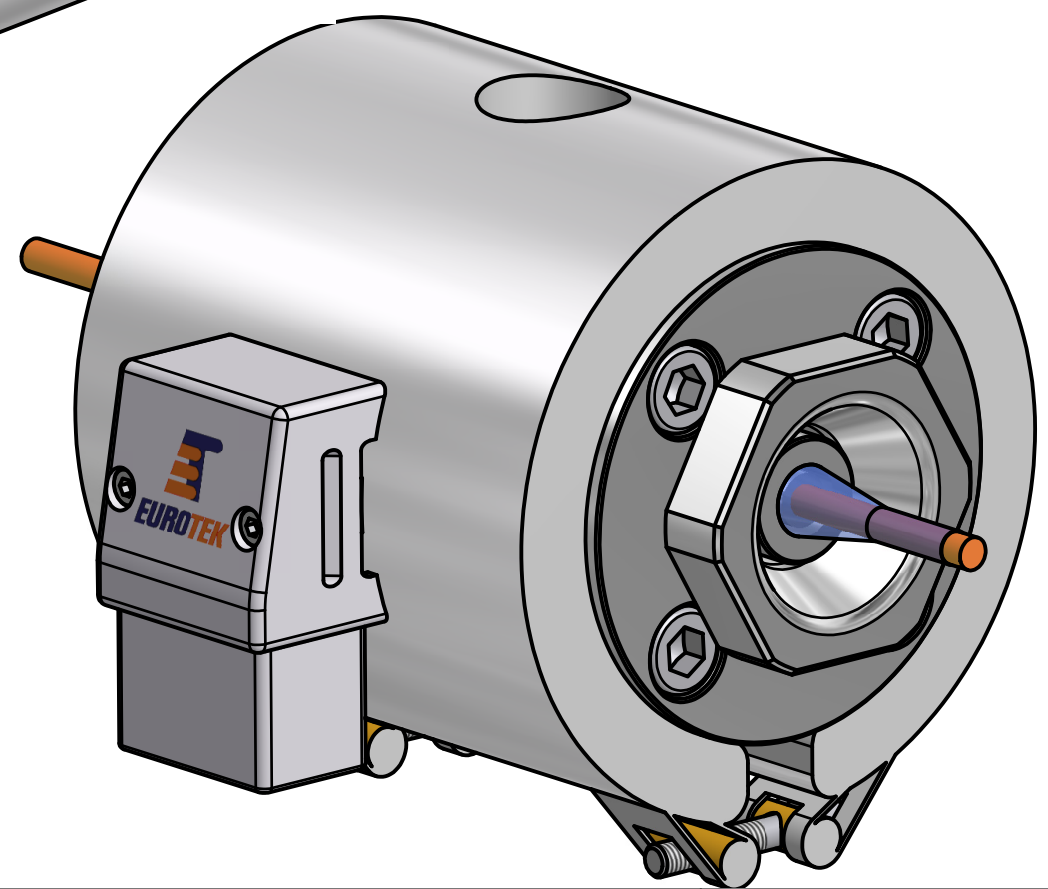

CROSSHEAD ECF-20/MH

SELF-CENTERING FOR SINGLE LAYER
142,5

APPLICATION	
	SINGLE LAYER
COMPOUND	
FLUOROPOLYMERS - FEP/PFA	
Ø MAX CONDUCTOR: 10mm	
MAX TUBE DIE DIAMETER: 20mm	

ITEM	DESCRIPTION
1	CARTRIDGE
2	HEAD BODY
3	TIP
4	DIE
5	PLATE HOLDING DIE
6	HOLDING NUT FOR DIE
7	HEATER (2000 W)
8	VACUUM-PLUG