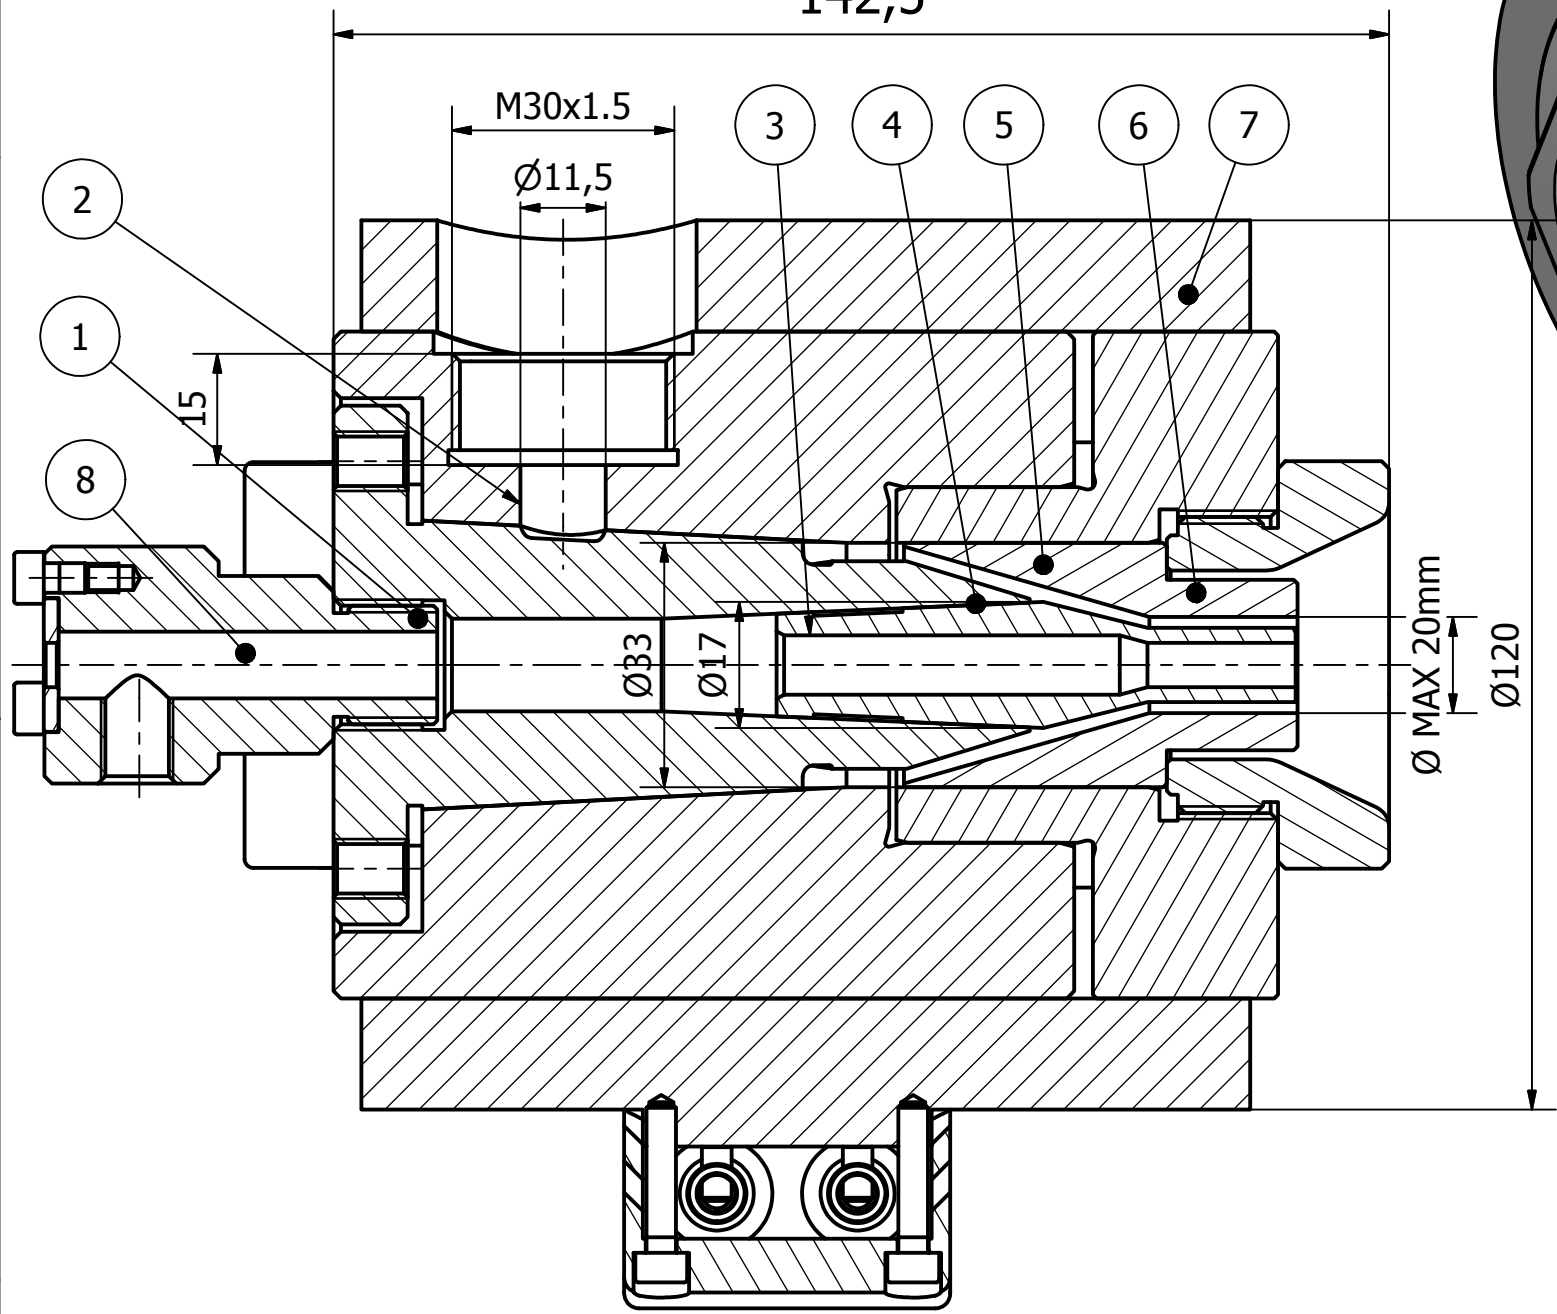

CROSSHEAD ECF-20/MH

SELF-CENTERING FOR SINGLE LAYER
142,5

APPLICATION	
	SINGLE LAYER
COMPOUND	
FLUOROPOLYMERS - FEP/PFA	
Ø MAX CONDUCTOR: 10mm	
MAX TUBE DIE DIAMETER: 20mm	

ITEM	DESCRIPTION
1	CARTRIDGE
2	HEAD BODY
3	TIP
4	DIE
5	PLATE HOLDING DIE
6	HOLDING NUT FOR DIE
7	HEATER (2000 W)
8	VACUUM-PLUG