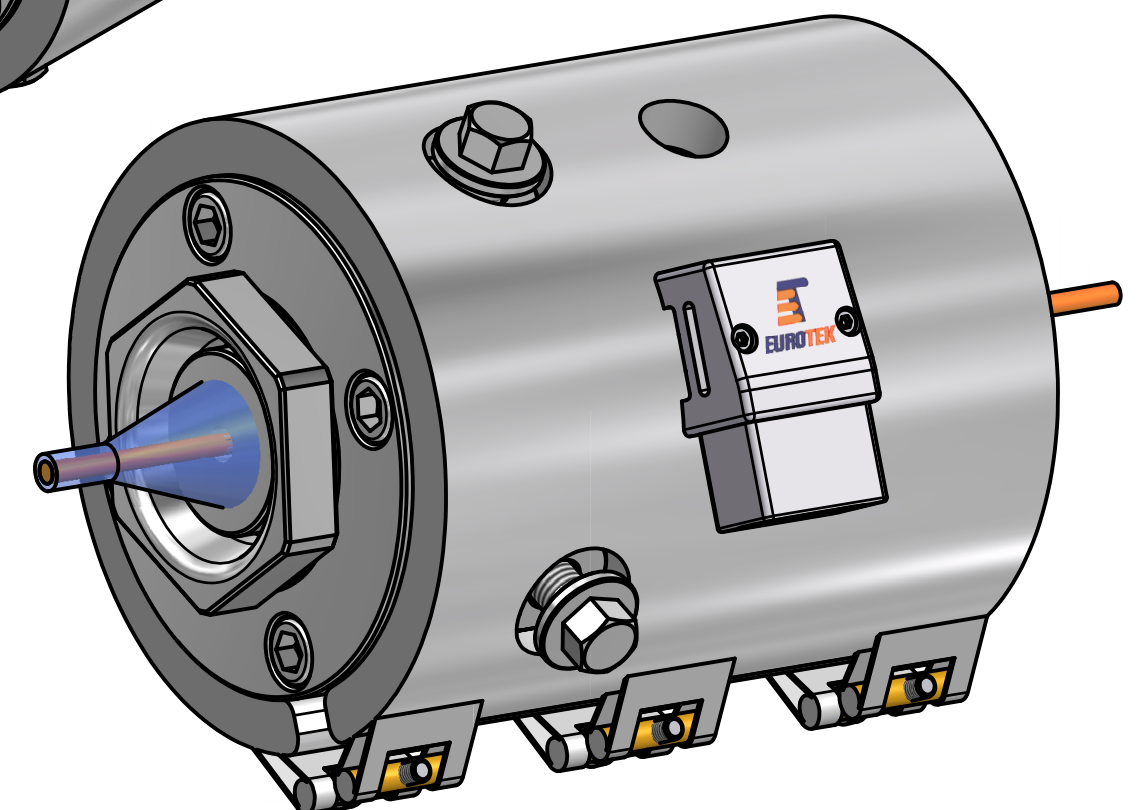

CROSSHEAD ECF-40/MH

MANUAL AND SELF-CENTERING SINGLE LAYER

APPLICATION	
	SINGLE LAYER
COMPOUND	
FLUOROPOLYMERS - FEP/PFA	
OUTER MAX TUBE TIP DIAMETER: 35mm	
MAX TUBE DIE DIAMETER: 40mm	

ITEM	DESCRIPTION
1	HEAD BODY
2	CARTRIDGE
3	HOLDING DIE FOR SELF-CENTERING
3.1	HOLDING DIE FOR MANUAL CENTERING
4	TIP
5	DIE
6	ADJUSTING DIE NUT
7	BUSHES
8	HEATER 220V (2000W)
9	CENTERING SCREW
10	VACUUM PLUG