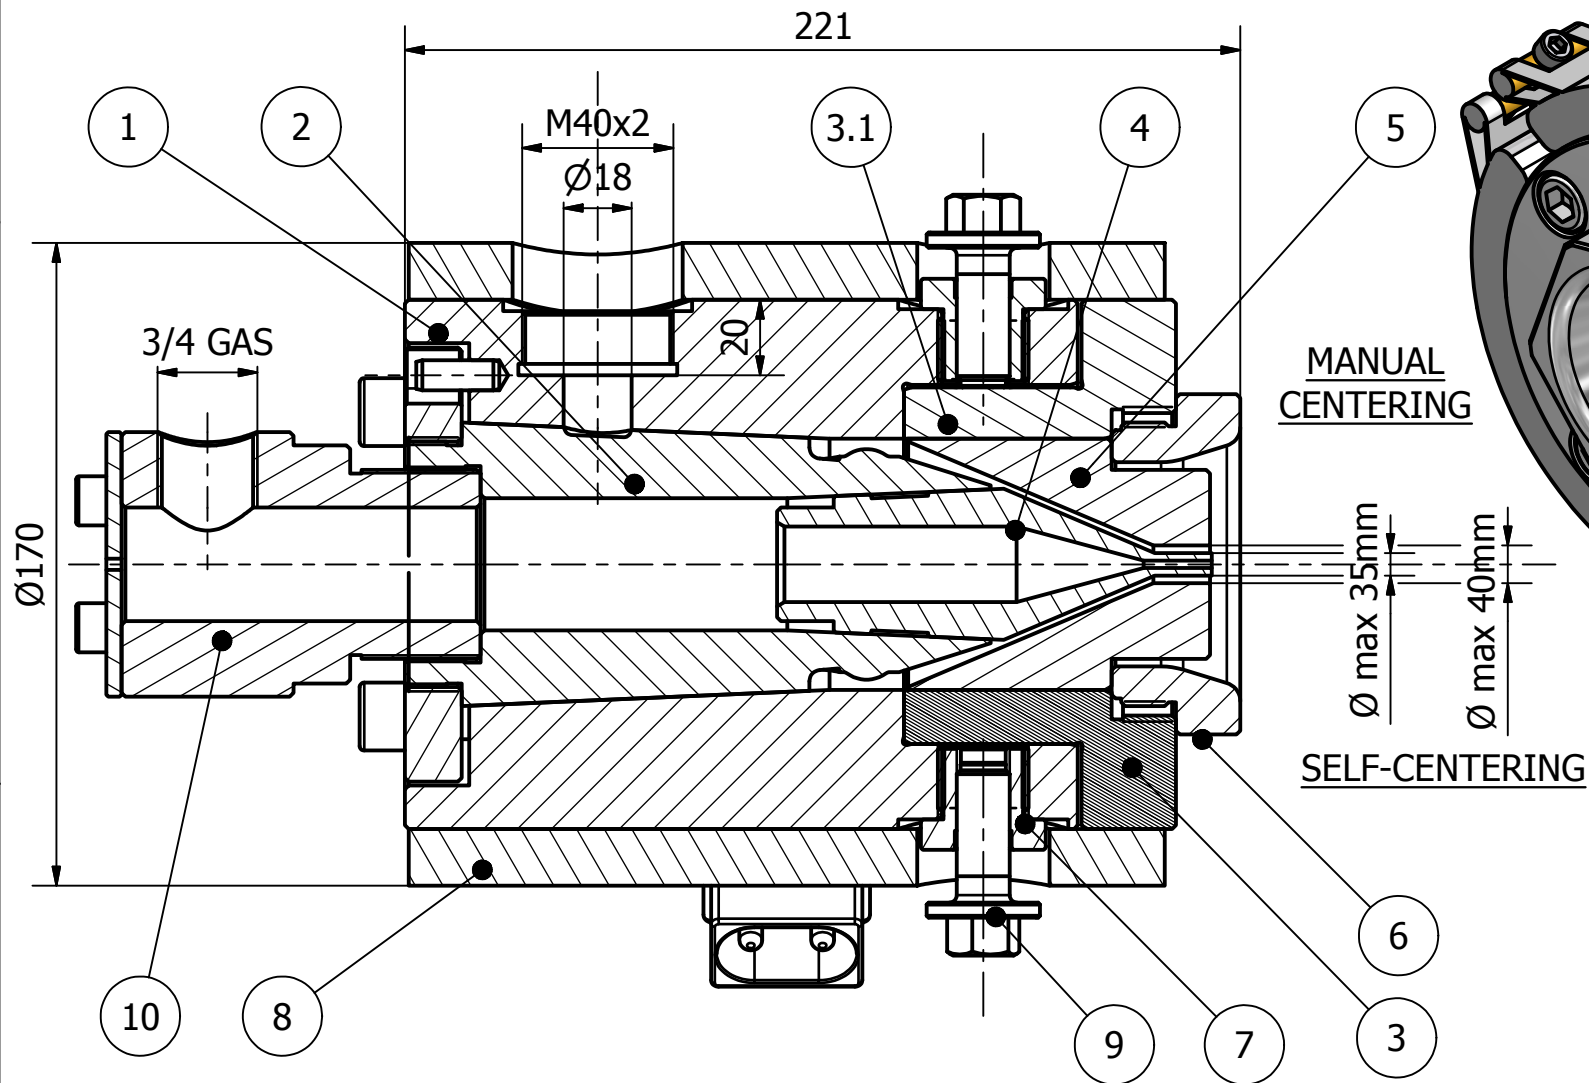

CROSSHEAD ECF-40/MH

MANUAL AND SELF-CENTERING SINGLE LAYER

APPLICATION	
	SINGLE LAYER
COMPOUND	
FLUOROPOLYMERS - FEP/PFA	
OUTER MAX TUBE TIP DIAMETER: 35mm	
MAX TUBE DIE DIAMETER: 40mm	

ITEM	DESCRIPTION
1	HEAD BODY
2	CARTRIDGE
3	HOLDING DIE FOR SELF-CENTERING
3.1	HOLDING DIE FOR MANUAL CENTERING
4	TIP
5	DIE
6	ADJUSTING DIE NUT
7	BUSHES
8	HEATER 220V (2000W)
9	CENTERING SCREW
10	VACUUM PLUG