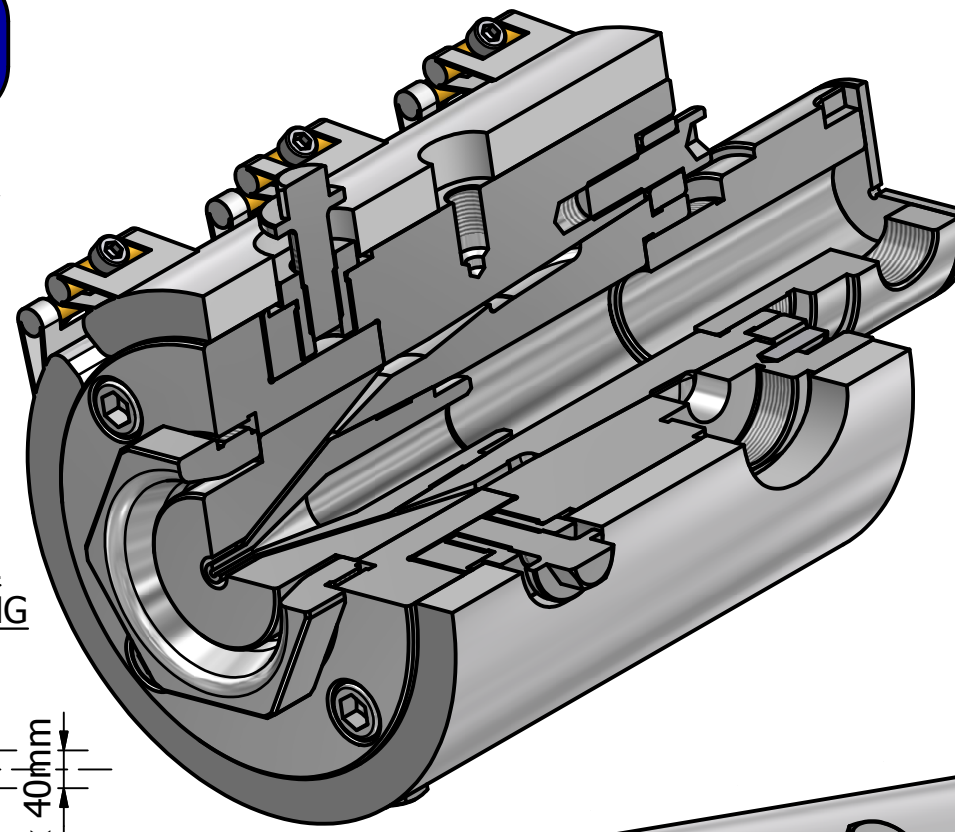

CROSSHEAD ECF-40/MH

MANUAL AND SELF-CENTERING SINGLE LAYER

APPLICATION	
	SINGLE LAYER
COMPOUND	
FLUOROPOLYMERS - FEP/PFA	
OUTER MAX TUBE TIP DIAMETER: 35mm	
MAX TUBE DIE DIAMETER: 40mm	

ITEM	DESCRIPTION
1	HEAD BODY
2	CARTRIDGE
3	HOLDING DIE FOR SELF-CENTERING
3.1	HOLDING DIE FOR MANUAL CENTERING
4	TIP
5	DIE
6	ADJUSTING DIE NUT
7	BUSHES
8	HEATER 220V (2000W)
9	CENTERING SCREW
10	VACUUM PLUG